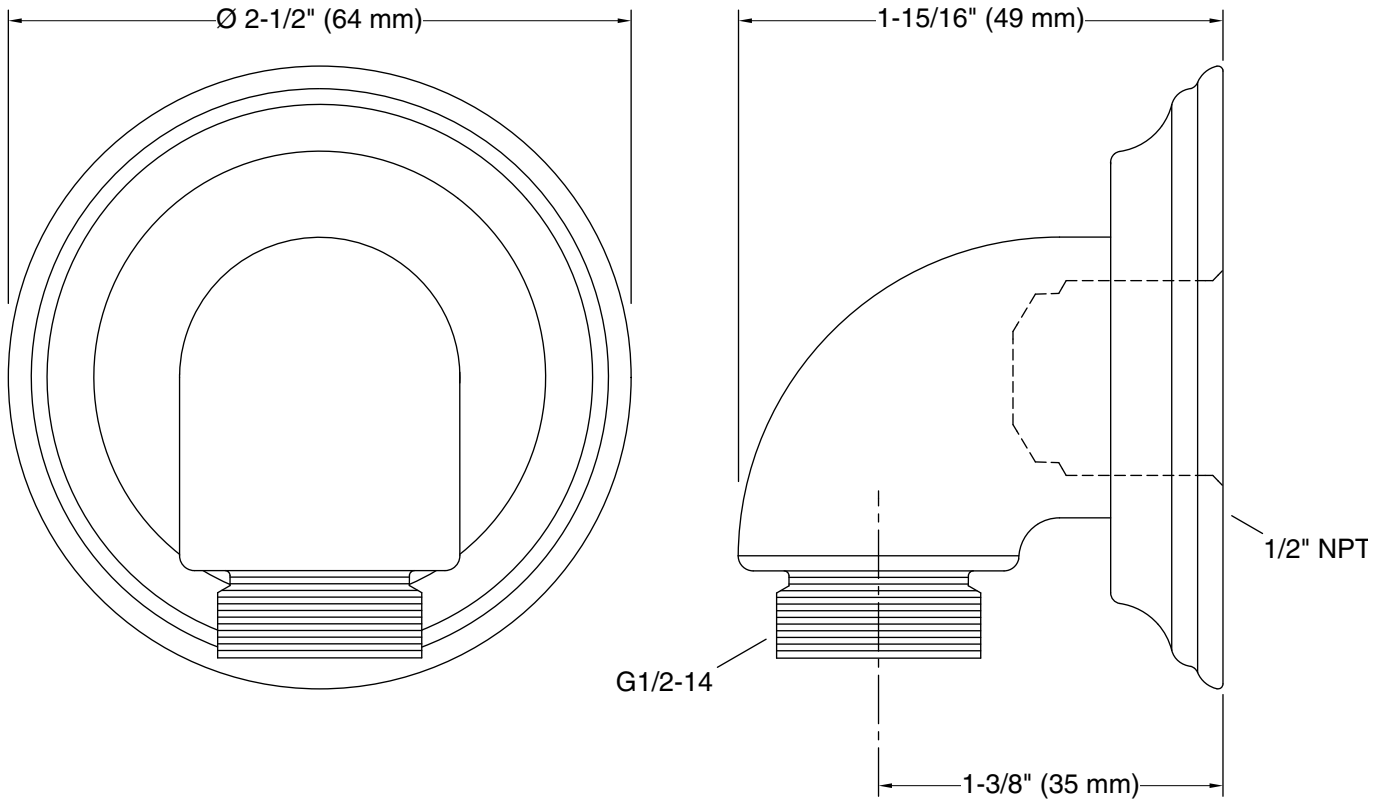

Features

- For use with a handshower and hose (sold separately).
- Includes check valve for backflow prevention.
- Coordinates with Bancroft and Devonshire faucets and accessories.

Material

- Brass.
- KOHLER finishes resist corrosion and tarnishing.

Technical Information

All product dimensions are nominal.

Notes

Install this product according to the installation instructions.